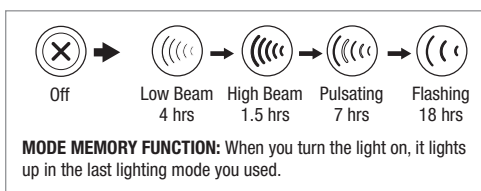

COMPONENTS - HEADLIGHT

Light
USB cable

INSTALLATION

Install the bracket onto your handlebar.

360° ROTATABLE BRACKET

TO SWITCH MODES

Press the button for 1.5 seconds to turn ON or OFF.

BATTERY CAPACITY INDICATOR

Double click to show the remaining capacity with different modes.

Constant: 100–50%

Slow flash: 49–25%

Fast flash: 24–0%

LOW BATTERY INDICATOR

Less than 25% battery remaining

In constant mode: circular flashing