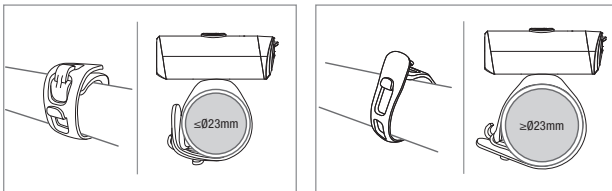

COMPATIBILITY AND INTENDED USE

▲ WARNING: Ensure that the Tiger Moth 100 Headlight is placed an adequate distance away from any rotating components of the bicycle or bicycle wheels and is not obstructed by any components, accessories, or cargo.

COMPONENTS - HEADLIGHT

Light
USB cable

INSTALLATION

Install the bracket onto your handlebar.

360° ROTATABLE BRACKET

TO SWITCH MODES

Press the button for 1.5 seconds to turn ON or OFF.

BATTERY CAPACITY INDICATOR

SPECIFICATIONS

Size: 54 x 29.5 x 24.5mm

Weight: 36.5g

100 Lumen LED: 3 watt white LED

Battery: Rechargeable lithium-ion polymer

Charging: 5V/0.5A, 2H

Accessories: Micro USB cable

ONGOING MAINTENANCE