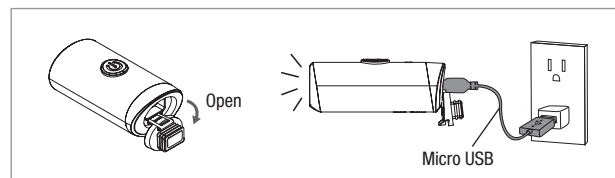

In flashing mode: pulsed constant lighting

CHARGING

1. Open the rubber cover at the bottom of the light.
2. Plug in provided micro USB cable then plug into USB port.

Charging: Light ON

Fully charged: Light OFF

SPECIFICATIONS

Size: 54 x 29.5 x 24.5mm

Weight: 36.5g

100 Lumen LED: 3 watt white LED

Battery: Rechargeable lithium-ion polymer

Charging: 5V/0.5A, 2H

Accessories: Micro USB cable

ONGOING MAINTENANCE