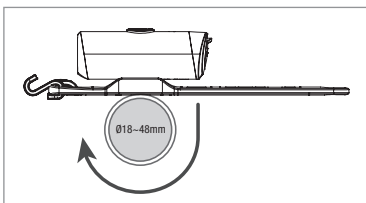

COMPONENTS - HEADLIGHT

Light
USB cable

INSTALLATION

Install the bracket onto your handlebar.

360° ROTATABLE BRACKET

TO SWITCH MODES

Press the button for 1.5 seconds to turn ON or OFF.

BATTERY CAPACITY INDICATOR

SPECIFICATIONS

Size: 54 x 29.5 x 24.5mm

Weight: 36.5g

100 Lumen LED: 3 watt white LED

Battery: Rechargeable lithium-ion polymer

Charging: 5V/0.5A, 2H

Accessories: Micro USB cable

ONGOING MAINTENANCE