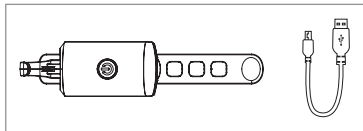

Thank you for your purchase! At MSW® we believe having essential accessories makes a good bike ride great. Tiger Moth 100 is MSW's handy USB rechargeable headlight. Keep it on your bike mounted to the handlebars, or easily remove it for safe storage in a commuter backpack or bag. Be seen on your rides!

▲ WARNING: Cycling can be dangerous. Bicycle products should be installed and serviced by a professional mechanic. Never modify your bicycle or accessories. Read and follow all product instructions and warnings including information on the manufacturer's website. Inspect your bicycle before every ride. Always wear a helmet. For more information, please visit www.mswbike.com/safety

COMPATIBILITY AND INTENDED USE

▲ WARNING: Ensure that the Tiger Moth 100 Headlight is placed an adequate distance away from any rotating components of the bicycle or bicycle wheels and is not obstructed by any components, accessories, or cargo.

COMPONENTS - HEADLIGHT

Light
USB cable

INSTALLATION

Install the bracket onto your handlebar.