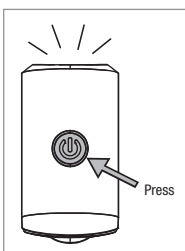

COMPONENTS - HEADLIGHT

Light
USB cable

INSTALLATION

Install the bracket onto your handlebar.

360° ROTATABLE BRACKET

TO SWITCH MODES

Press the button for 1.5 seconds to turn ON or OFF.

BATTERY CAPACITY INDICATOR