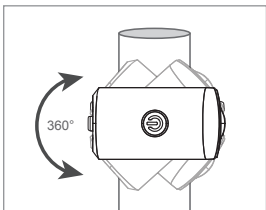

COMPONENTS - HEADLIGHT

Light
USB cable

INSTALLATION

Install the bracket onto your handlebar.

360° ROTATABLE BRACKET

TO SWITCH MODES

Press the button for 1.5 seconds to turn ON or OFF.

BATTERY CAPACITY INDICATOR

SPECIFICATIONS

Size: 54 x 29.5 x 24.5mm

Weight: 36.5g

100 Lumen LED: 3 watt white LED

Battery: Rechargeable lithium-ion polymer

Charging: 5V/0.5A, 2H

Accessories: Micro USB cable

ONGOING MAINTENANCE