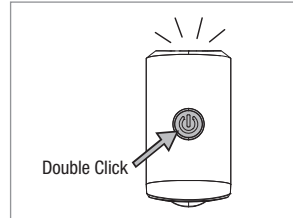

BATTERY CAPACITY INDICATOR

Double click to show the remaining capacity with different modes.

Constant: 100–50%

Slow flash: 49–25%

Fast flash: 24–0%

LOW BATTERY INDICATOR

Less than 25% battery remaining

In constant mode: circular flashing

In flashing mode: pulsed constant lighting